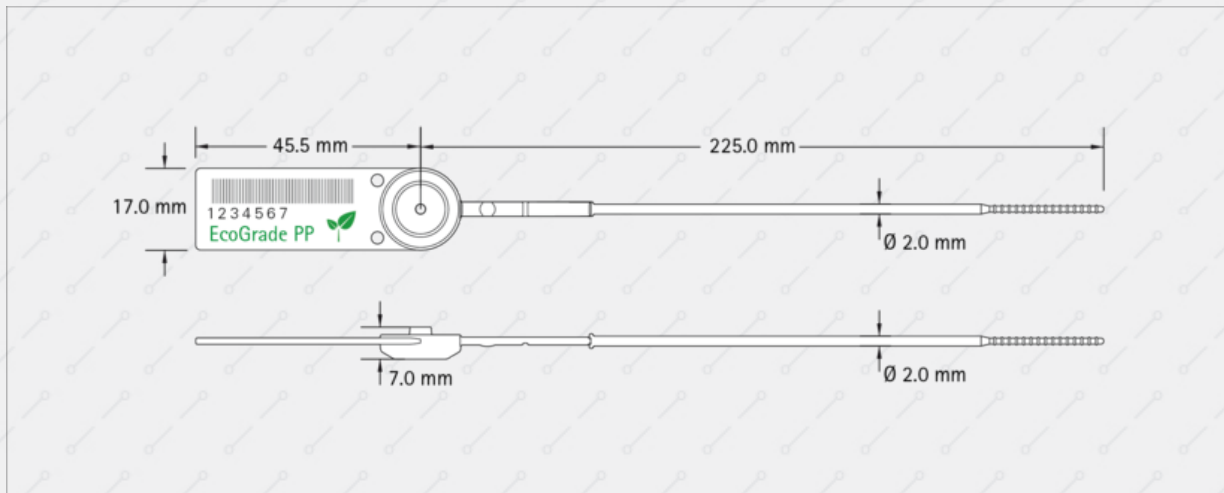

Unisto Compact (Ecograde PP)

Pull-tight security seal mainly used in Airlines, Cash in transit and Transport industries fits to applications as Duty-free trolleys, Boxes & Cases and Taxi Meters. Made with the sustainable material Ecograde. Due to its thin ribbon it fits to eyelets greater than 2.0 mm. Highly tamper-evident security seal. Numbered or Bar-coded enables very fast recording of seal numbers and optimizes logistic processes. Various ribbon lengths available.

Features of this security seal

Type of Seal

Adjustable Length Seals

Application

Trolleys, Boxes and Cases

- › Sustainable security seal
- › Ecograde is made with 100% recycled PP, which comes from production wastes
- › Ribbon diameter 2.0 mm fits small eyelets
- › Locking mechanism of stainless spring steel increases tamper-resistance
- › Version made of PP is easy to remove by hand
- › Flat construction fits into small areas
- › Various colours for logistical functions
- › Customer name/logo for clear identification
- › Mats of 10 seals allows sequential distribution

Minimum size

Materials

Ribbon/housing: recycled polypropylene (Ecograde PP) Disc: recycled polypropylene (Ecograde PP) Locking mechanism: stainless spring steel

Tensile strength (loop), Unisto standard

Approx. 12 kg

Colours - Barcode directly laser marked

White, yellow, apricot, pink, purple, grey, light brown

Packing

Mats of 10 pieces, box of 1000 seals

PP 120 37.0 x 20.3 x 15.0 cm (0.012 m³), approx. 2.2 kg

PP 225 37.0 x 20.3 x 15.0 cm (0.012 m³), approx. 2.6 kg